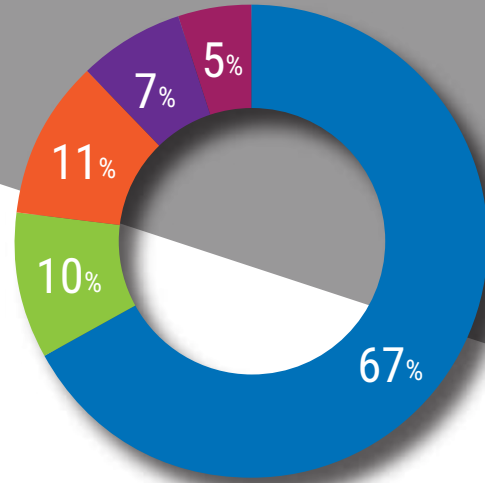

ADHETEC

adhesive solutions
(Part of Alvest Group)

- ✓ ADHETEC is a recognized aerospace adhesive solution provider worldwide.
- ✓ For over 40 years, the company has delivered patented & OEM qualified adhesive foils dedicated to aircraft exterior and cabin customization.
- ✓ With our aerospace adhesive solutions we enable faster and easier aircraft decoration operations while delivering outstanding, repeatable & durable graphics
- ✓ Our customers are OEMs, international airlines, MROs, Design Organizations, and aircraft leasing companies

Marking decoration
Masking for painting
Protection

Optical film
Protection
Masking

Protection
Assembly
Maintenance

Optical film
Protection
Masking
Damping

Masking
Surface protection
Floor inlays and prebonding